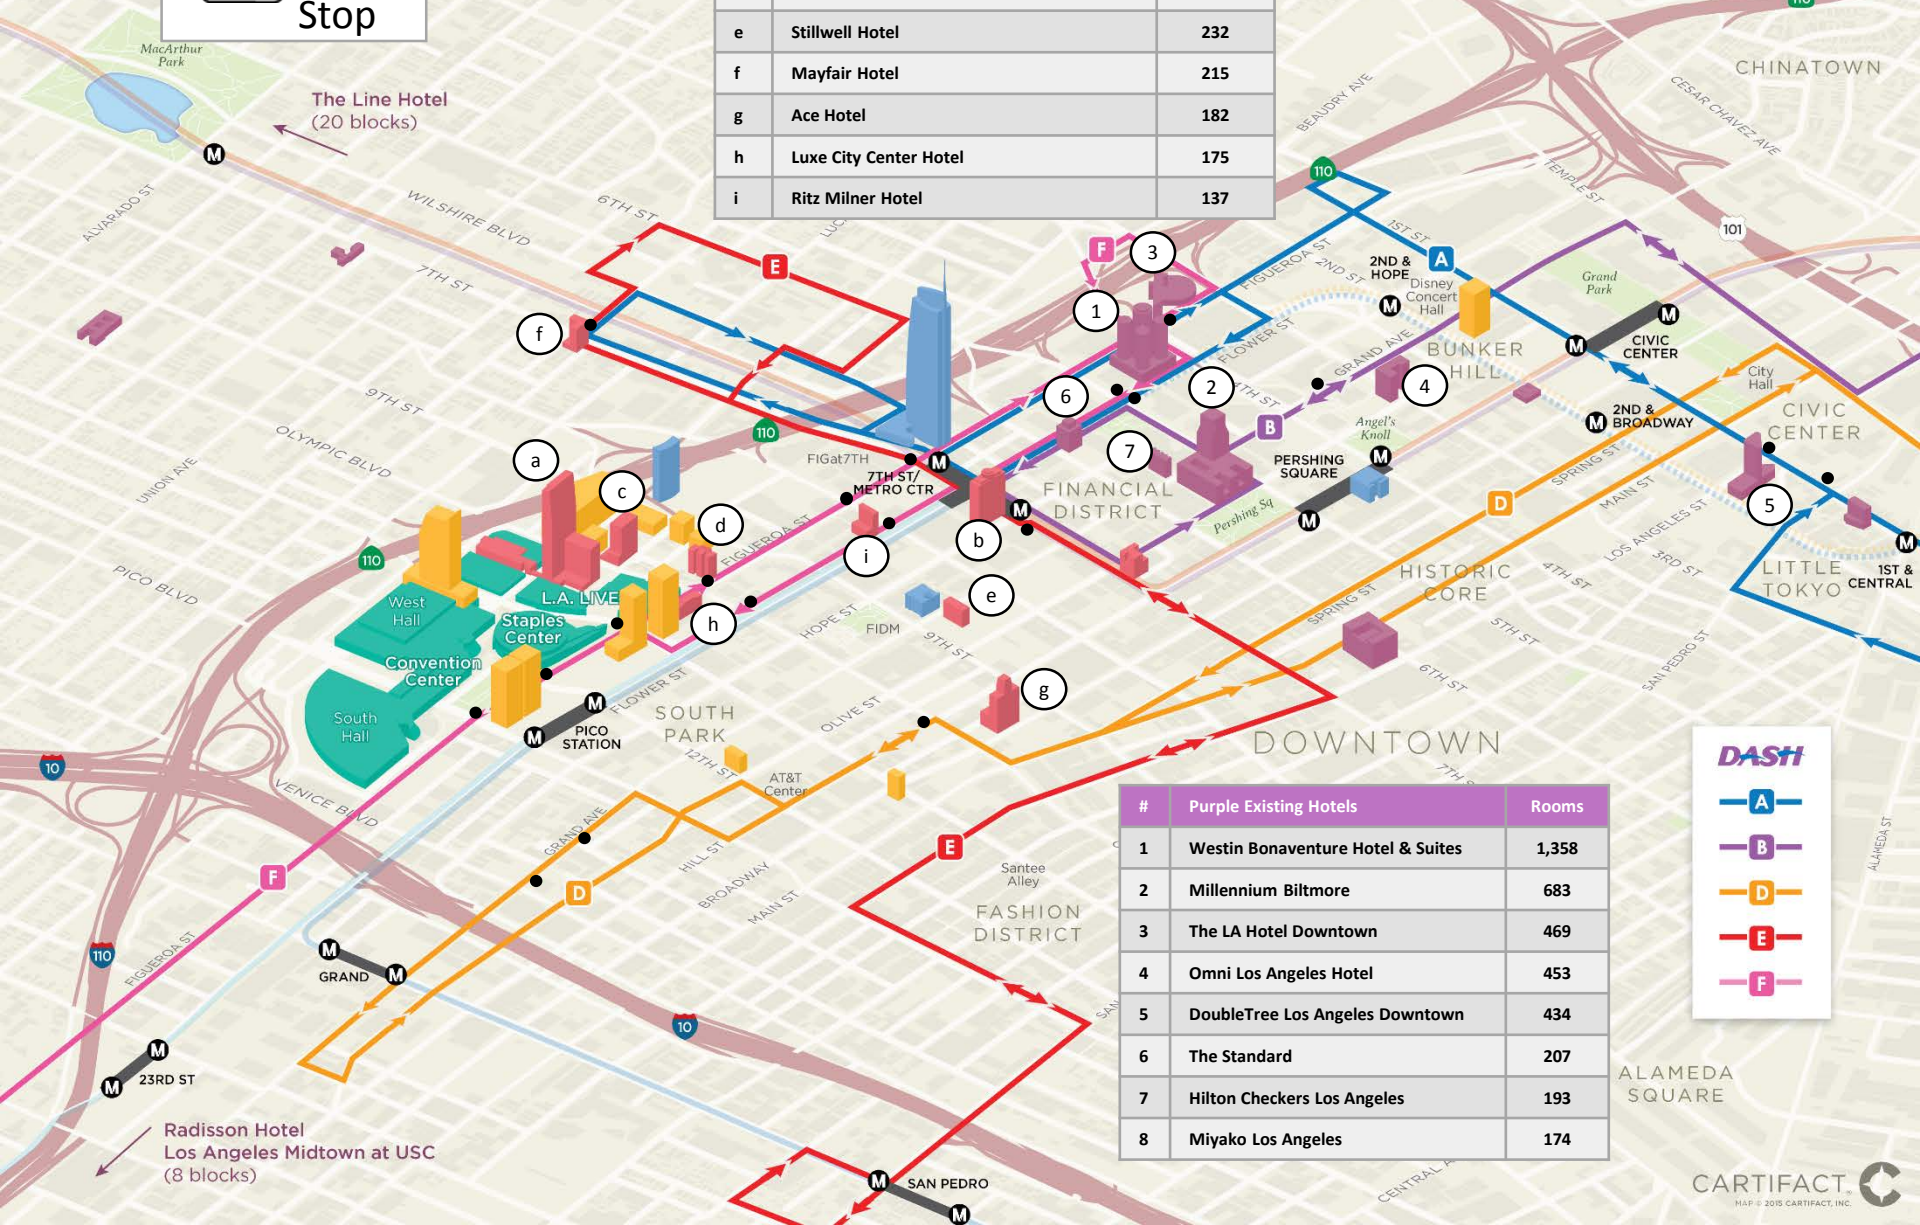

LADOT DASH Bus Routes Downtown

	Red Existing Hotels Near Convention Center	Rooms
a	J.W. Marriott/ Ritz Carlton L.A. LIVE	1,001
b	Sheraton Los Angeles Downtown Hotel	485
c	Courtyard/ Residence Inn L.A. LIVE	393
d	Figueroa Hotel	285
e	Stillwell Hotel	232
f	Mayfair Hotel	215
g	Ace Hotel	182
h	Luxe City Center Hotel	175
i	Ritz Milner Hotel	137

Blue Under Construction Hotels
Yellow Future Development Hotels

#	Purple Existing Hotels	Rooms
1	Westin Bonaventure Hotel & Suites	1,358
2	Millennium Biltmore	683
3	The LA Hotel Downtown	469
4	Omni Los Angeles Hotel	453
5	DoubleTree Los Angeles Downtown	434
6	The Standard	207
7	Hilton Checkers Los Angeles	193
8	Miyako Los Angeles	174

The Line Hotel (20 blocks)

Radisson Hotel Los Angeles Midtown at USC (8 blocks)

Dodger Stadium