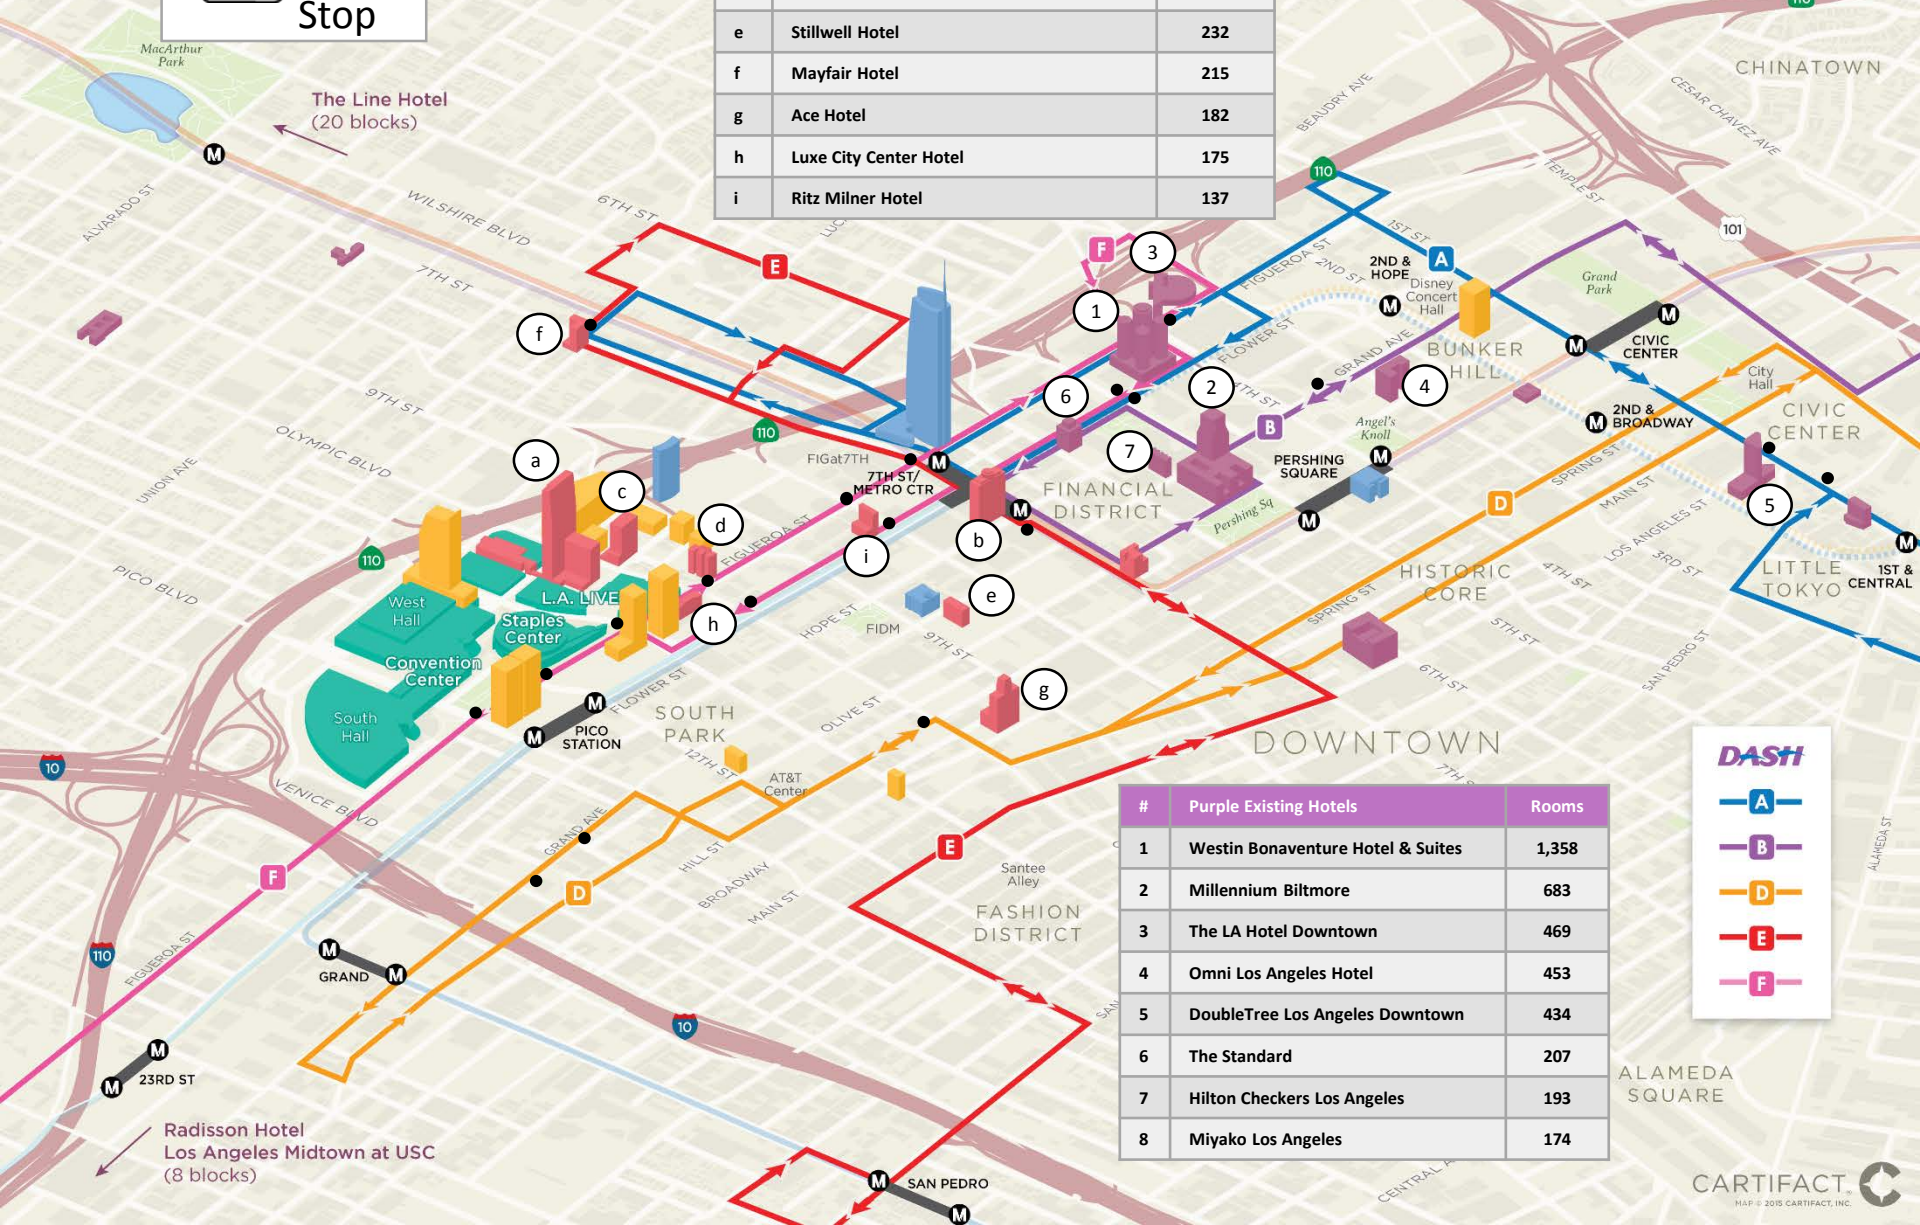

# LADOT DASH Bus Routes Downtown

	Red Existing Hotels Near Convention Center	Rooms
a	J.W. Marriott/ Ritz Carlton L.A. LIVE	1,001
b	Sheraton Los Angeles Downtown Hotel	485
c	Courtyard/ Residence Inn L.A. LIVE	393
d	Figueroa Hotel	285
e	Stillwell Hotel	232
f	Mayfair Hotel	215
g	Ace Hotel	182
h	Luxe City Center Hotel	175
i	Ritz Milner Hotel	137

Blue Under Construction Hotels
Yellow Future Development Hotels

The Line Hotel (20 blocks)

Radisson Hotel Los Angeles Midtown at USC (8 blocks)

#	Purple Existing Hotels	Rooms
1	Westin Bonaventure Hotel & Suites	1,358
2	Millennium Biltmore	683
3	The LA Hotel Downtown	469
4	Omni Los Angeles Hotel	453
5	DoubleTree Los Angeles Downtown	434
6	The Standard	207
7	Hilton Checkers Los Angeles	193
8	Miyako Los Angeles	174